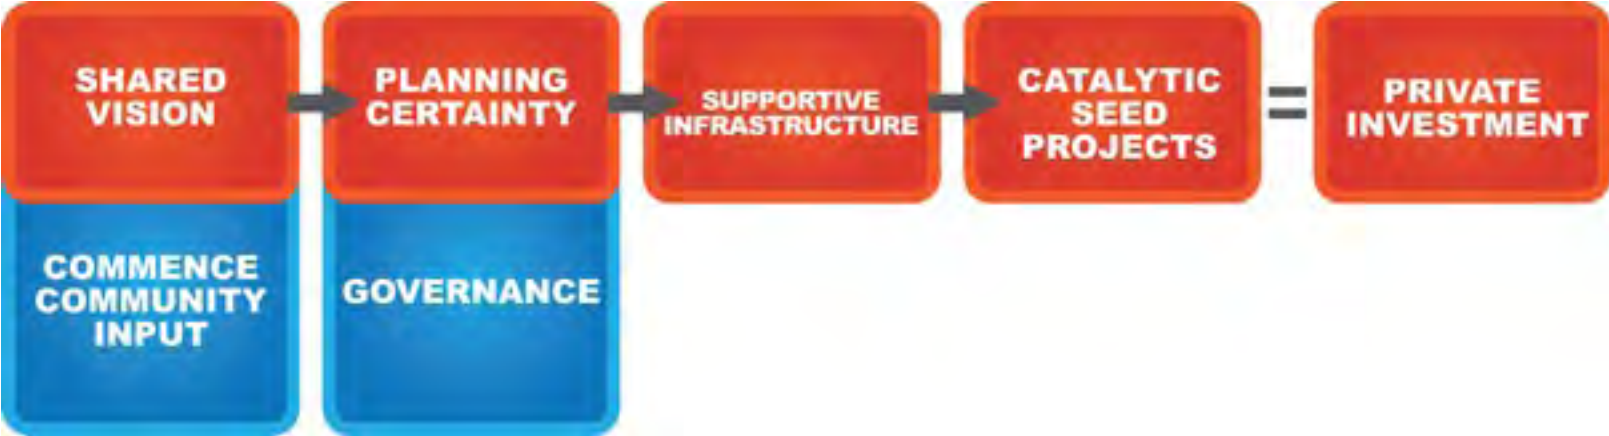

Governance and place

Revitalising Central Dandenong

Pru Sanderson
CEO, VicUrban

VicUrban ▶▶

METROPOLITAN MELBOURNE

CHALLENGING TIMES

CHALLENGING TIMES

CHALLENGING TIMES

STRATEGIC DEVELOPMENT APPROACH

PLANNING CERTAINTY

GOVERNANCE STRUCTURE

INFRASTRUCTURE – LONSDALE STREET

INFRASTRUCTURE – LONSDALE STREET

INFRASTRUCTURE – WESTERN ENTRANCE

SEED PROJECT - OFFICE

SEED PROJECT - OFFICE

SEED PROJECT - RESIDENTIAL

SEED PROJECT - RESIDENTIAL

PRIVATE INVESTMENT – MIXED USE

PRIVATE INVESTMENT – COMMERCIAL

PRIVATE INVESTMENT - RESIDENTIAL

STIMULATING PRIVATE INVESTMENT